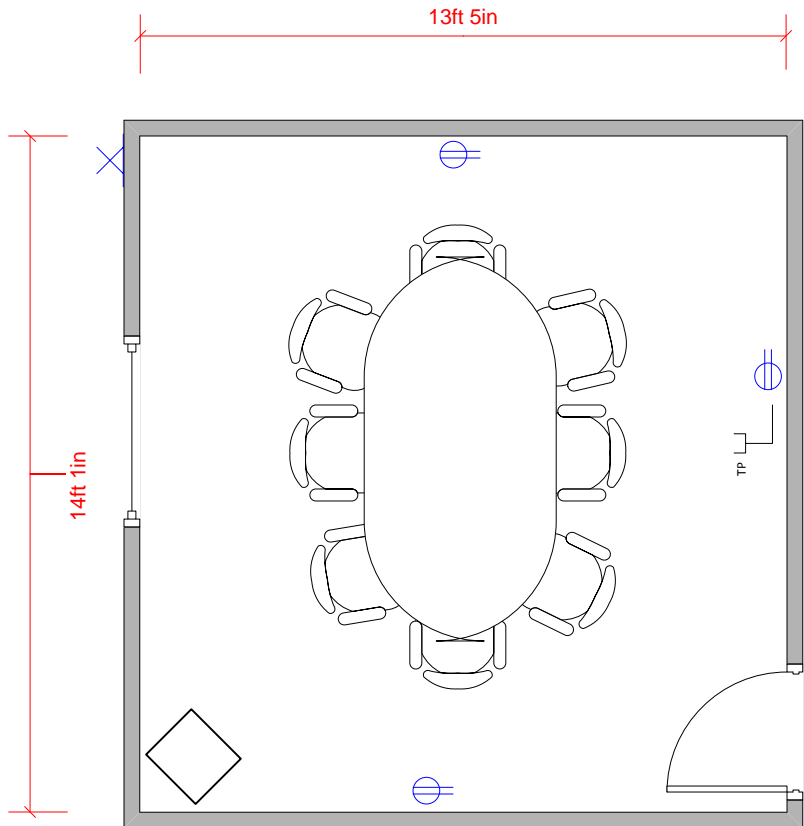

Scale: 1/60 : 1

Ceiling Height 10'

A/V Shelf & Controls
Volume, XLR-In, VGA w/1/8 audio,
HDMI, RJ45(comp.), RJ11(Tel.), P.A.amp.

Salon Carrefour

Palace
CENTRE DE CONGRÈS

Salon Chomedey

Ceiling Height 10'

Scale: 1/66 : 1

Palace

CENTRE DE CONGRÈS

Salon Chomedey & Laval

Scale: 1/72 : 1

Ceiling Height 10'

Palace
CENTRE DE CONGRÈS
Corbusier

Scale: 1/48 : 1

Ceiling Height 10'

Salon St-Martin

Scale: 1/48 : 1

Palace
CENTRE DE CONGRÈS
Salon Souvenir