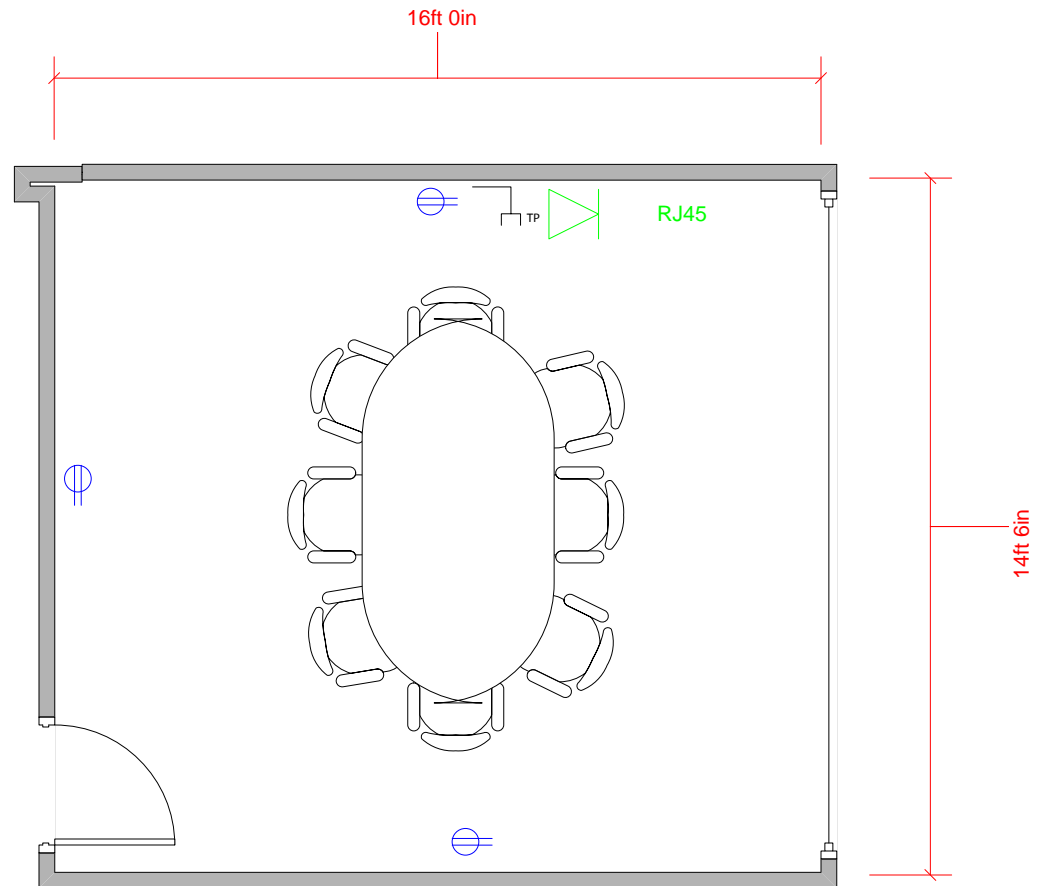

Scale: 1/60 : 1

Ceiling Height 10'

A/V Shelf & Controls
Volume, XLR-In, VGA w/1/8 audio,
HDMI, RJ45(comp.), RJ11(Tel.), P.A.amp.

Salon Carrefour

Palace
CENTRE DE CONGRÈS

Salon Chomedey

Ceiling Height 10'

Scale: 1/66 : 1

Palace

CENTRE DE CONGRÈS

Salon Chomedey & Laval

Scale: 1/72 : 1

Ceiling Height 10'

Palace
CENTRE DE CONGRÈS
Corbusier

Scale: 1/48 : 1

Ceiling Height 10'

Salon St-Martin

Scale: 1/48 : 1

Palace
CENTRE DE CONGRÈS
Salon Souvenir